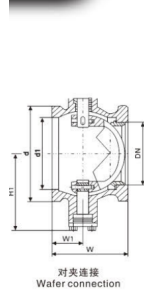

# VQ347 Y/H/F type V adjustment ball valve

对夹连接  
Water connection

法兰连接  
Flange connection