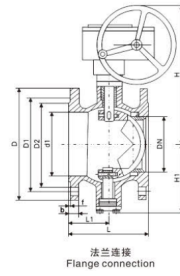

# VQ347 Y/H/F type V adjustment ball valve

对夹连接  
Water connection

法兰连接  
Flange connection